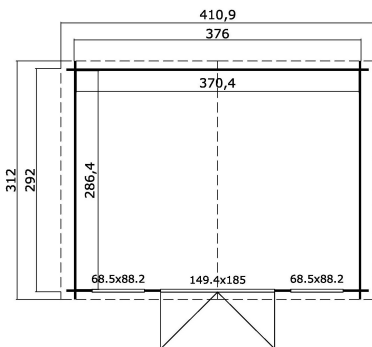

28  
mm

2

6

**PACKAGING: 1 PALLET(S)**

440 x 118 x 44 cm  
556 kg

EAN 4742913012539

**DIMENSIONS**

Floor area	10.61 m <sup>2</sup>
Roof dimensions	4.11 x 3.12 m
Cubic volume	≈ 22.68 m <sup>3</sup>
Wall height	≈ 1.94 m
Ridge height	≈ 2.34 m
Front overhang	≈ 10 cm

**WINDOWS & DOORS**

1 x Double door (SGA+28*)	149.4 x 185.0 cm
2 x Single window fixed (SGA*)	68.5 x 88.2 cm

\*SGA: Single Glazed Action

\*SGA+28: Single Glazed Action with 28 mm Frame

**ROOF & FLOOR**

Roof boards	15x90 mm
Roof surface	13.10 m <sup>2</sup>
Roof angle	≈ 11.9 °